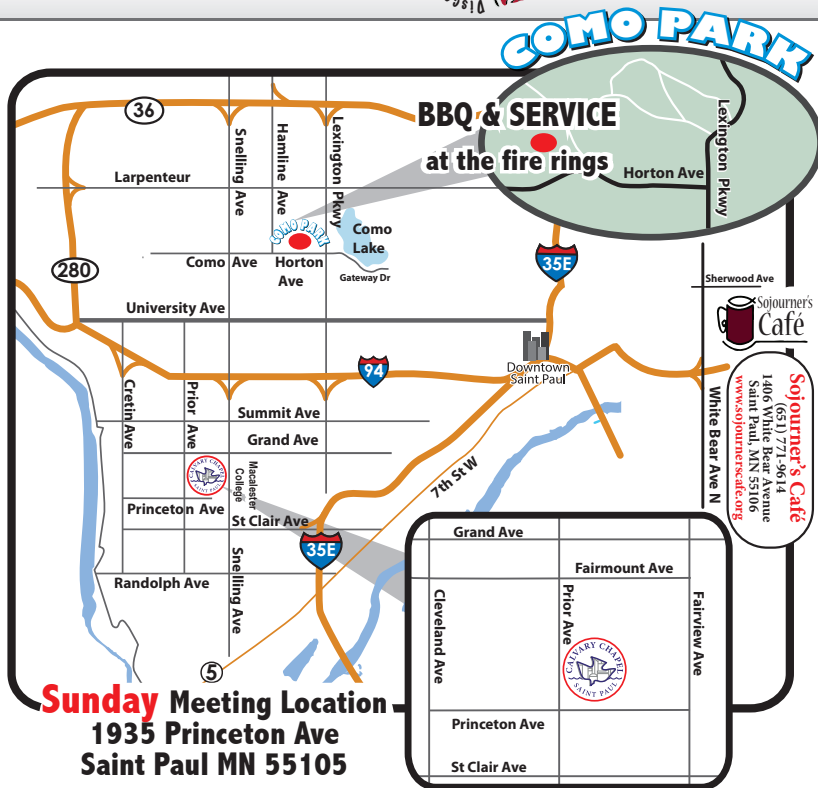

THURSDAYS BBQ: 4:30 - 7PM @ COMO PARK FIRE RINGS
 SERVICE TIME: 7PM @ COMO PARK FIRE RINGS

THURSDAYS COMO PARK SERVICE
 FROM JUNE 1ST - AUG. 17TH

Discovering God's Path
 Thursday Night
 Children's Ministry

TUNE INTO CALVARY CHAPEL SERMON BROADCAST LIVE ON B.I.B.L.E. RADIO
 SUNDAY MORNING LIVE 10:40 AM THURSDAY NIGHT LIVE 7:35 PM